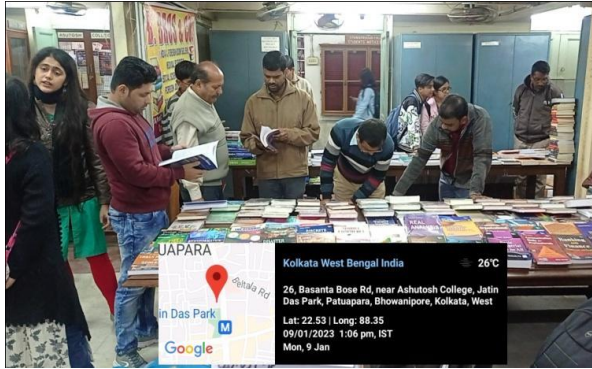

ASUTOSH COLLEGE
(Estd. 1916)
92, S.P. Mukherjee Road
Kolkata – 700026

Phone: 2455-4504/ 2486-3912
Fax : (033) 2486-3006
Mail : mail@asutoshcollege.in
Web : www.asutoshcollege.in

Central Library